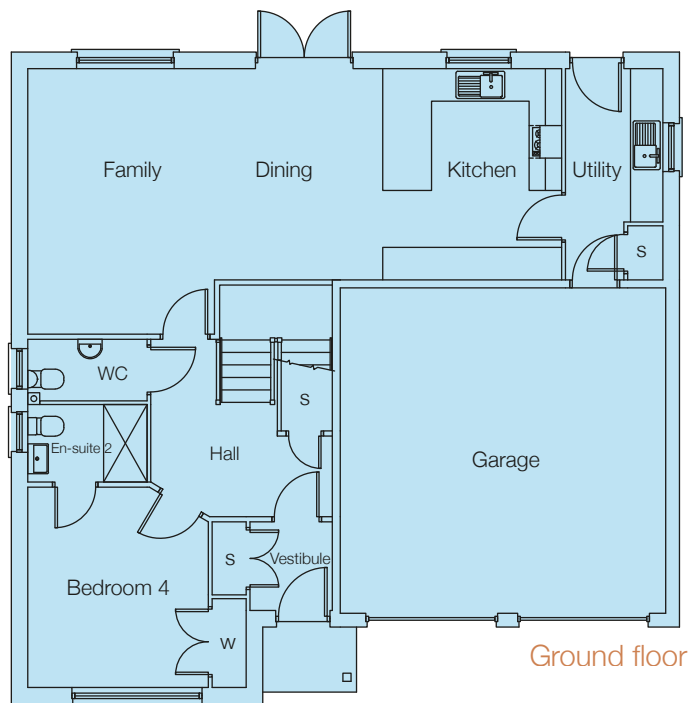

Kirktown Brae Stonehaven

Eddington

208.63 sq.m (2245 sq.ft)

Kirktown Brae Stonehaven

Eddington

208.63 sq.m (2245 sq.ft)

Approximate Room Sizes

Lounge	4.71 x 4.86m	15'5" x 15'11"
Kitchen/Dining	6.40 x 3.90m	21'0" x 12'10"
Family	3.45 x 4.90m	11'4" x 16'1"
Utility Room	1.80 x 3.93m	5'11" x 9'3"
Master Bed	3.40 x 3.71m	11'2" x 12'2"
Bedroom 2	3.73 x 4.44m	12'3" x 14'7"
Bedroom 3	3.90 x 3.93m	12'9" x 12'11"
Bedroom 4	3.33 x 3.69m	10'9" x 12'1"

Ground floor

First floor