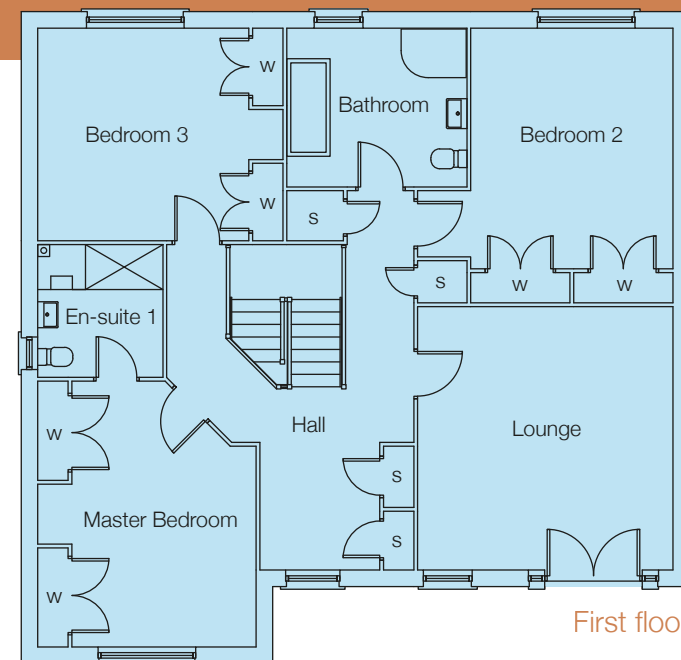

Kirktown Brae Stonehaven

Eddington

208.63 sq.m (2245 sq.ft)

Kirktown Brae Stonehaven

Eddington

208.63 sq.m (2245 sq.ft)

Approximate Room Sizes

Lounge	4.71 x 4.86m	15'5" x 15'11"
Kitchen/Dining	6.40 x 3.90m	21'0" x 12'10"
Family	3.45 x 4.90m	11'4" x 16'1"
Utility Room	1.80 x 3.93m	5'11" x 9'3"
Master Bed	3.40 x 3.71m	11'2" x 12'2"
Bedroom 2	3.73 x 4.44m	12'3" x 14'7"
Bedroom 3	3.90 x 3.93m	12'9" x 12'11"
Bedroom 4	3.33 x 3.69m	10'9" x 12'1"

Ground floor

First floor