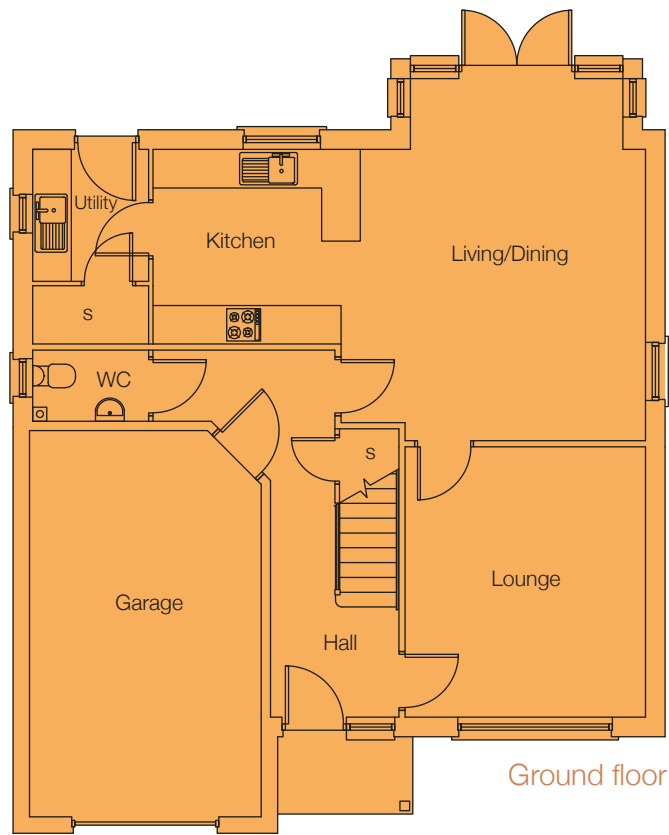

**Kirktown Brae** Stonehaven

Buchanan

160.5 sq.m (1727 sq.ft)

## Buchanan

160.5 sq.m (1727 sq.ft)

### Approximate Room Sizes

Lounge	3.74 x 4.20m	12'3" x 13'9"
Kitchen	3.22 x 3.03m	10'7" x 9'11"
Living/Dining	4.43 x 5.63m	14'6" x 18'5"
Utility Room	1.80 x 2.05m	5'11" x 6'9"
Master Bed	3.76 x 3.69m	12'4" x 12'1"
Bedroom 2	2.85 x 4.36m	9'4" x 14'3"
Bedroom 3	3.36 x 3.76m	11'0" x 12'4"
Bedroom 4	3.19 x 3.76m	10'6" x 12'9"

Ground floor

First floor