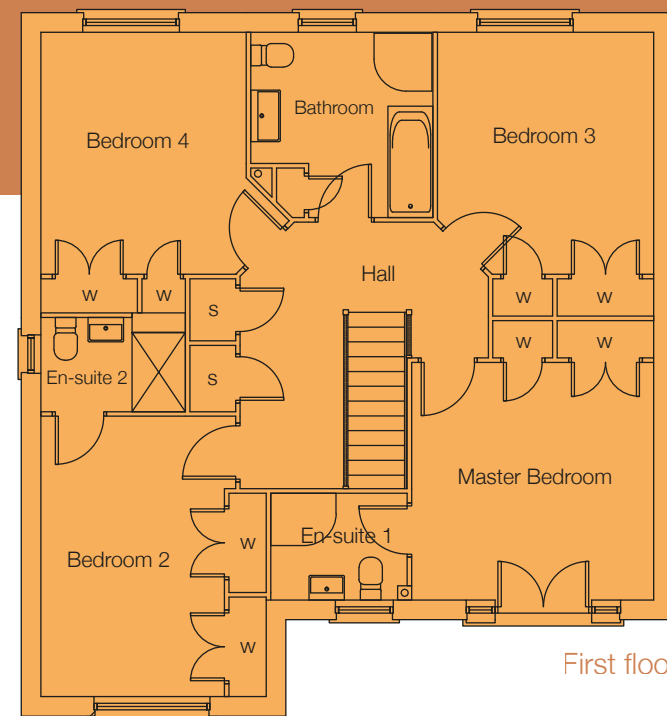

## Buchanan

160.5 sq.m (1727 sq.ft)

### Approximate Room Sizes

Lounge	3.74 x 4.20m	12'3" x 13'9"
Kitchen	3.22 x 3.03m	10'7" x 9'11"
Living/Dining	4.43 x 5.63m	14'6" x 18'5"
Utility Room	1.80 x 2.05m	5'11" x 6'9"
Master Bed	3.76 x 3.69m	12'4" x 12'1"
Bedroom 2	2.85 x 4.36m	9'4" x 14'3"
Bedroom 3	3.36 x 3.76m	11'0" x 12'4"
Bedroom 4	3.19 x 3.76m	10'6" x 12'9"

Ground floor

First floor