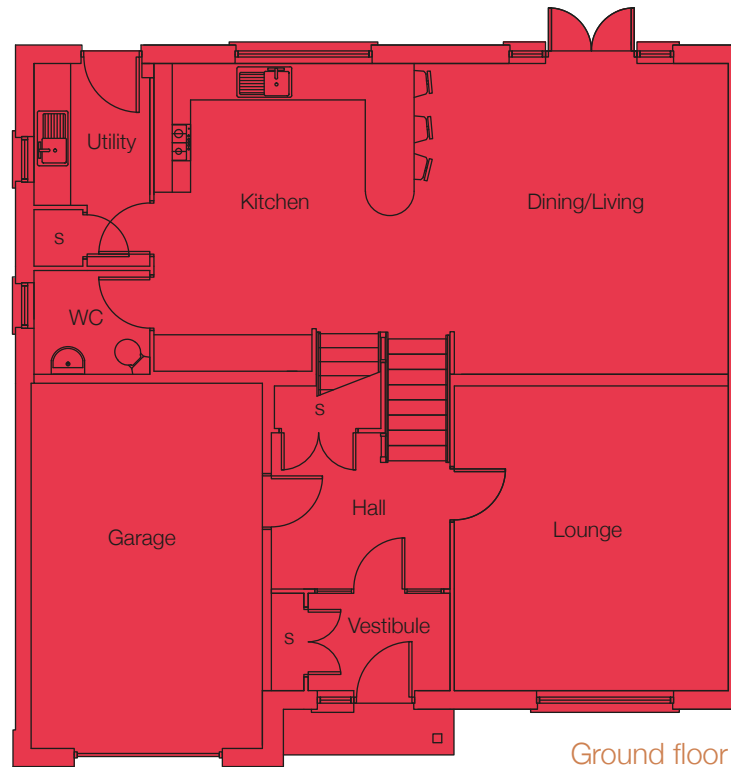

Kirktown Brae Stonehaven

Dewar

158.7 sq.m (1708 sq.ft)

Kirktown Brae Stonehaven

Dewar

158.7 sq.m (1708 sq.ft)

Approximate Room Sizes

Lounge	4.50 x 5.01m	14'9" x 16'5"
Kitchen/Living/Dining	9.43 x 5.10m	30'11" x 16'9"
Utility	1.90 x 2.33m	6'3" x 7'8"
Master Bed	3.12 x 4.33m	10'3" x 14'2"
Bedroom 2	3.80 x 3.05m	12'6" x 10'0"
Bedroom 3	3.08 x 3.05m	10'1" x 10'0"

First floor

Ground floor