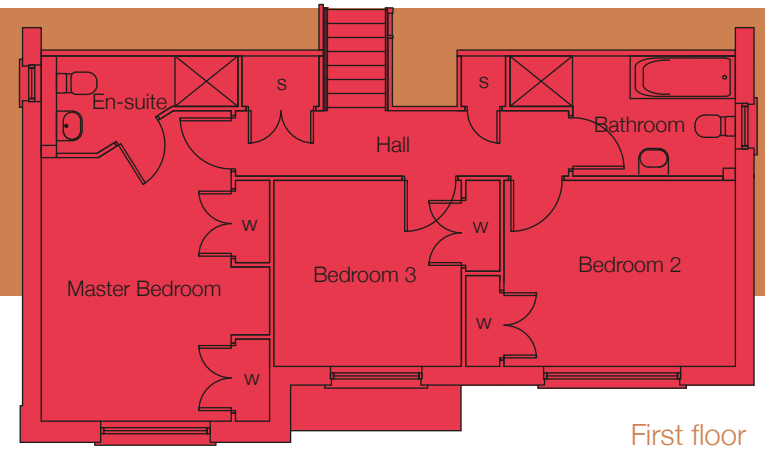

Kirktown Brae Stonehaven

Dewar

158.7 sq.m (1708 sq.ft)

Kirktown Brae Stonehaven

Dewar

158.7 sq.m (1708 sq.ft)

Approximate Room Sizes

Lounge	4.50 x 5.01m	14'9" x 16'5"
Kitchen/Living/Dining	9.43 x 5.10m	30'11" x 16'9"
Utility	1.90 x 2.33m	6'3" x 7'8"
Master Bed	3.12 x 4.33m	10'3" x 14'2"
Bedroom 2	3.80 x 3.05m	12'6" x 10'0"
Bedroom 3	3.08 x 3.05m	10'1" x 10'0"

First floor

Ground floor